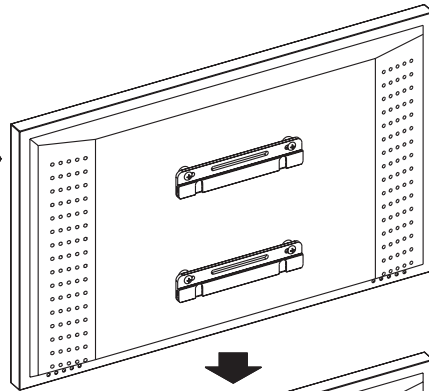

E

HARMONY
TV FURNITURE AND ACCESSORIES

HARMONY
TV FURNITURE AND ACCESSORIES

A or B
N or O
C or D
G, H or I

REMOTE LEARN FUNCTION

The Harmony 1601 is together with Learn Function Remote control you can control the Harmony 1601 by the supplied remote control Or you can use your Universal Remote Control with Learning Function. With this option makes the Harmony 16M user friendly TV Stand with Swivel Function

Learning method place the Harmony 1601 learn remote control and your Universal learning remote control 2 inch to 4 inch facing each other. Press the Left button key of the Harmony 1601 remote Control and then Press also the button key you want to use and control in your Universal remote control.