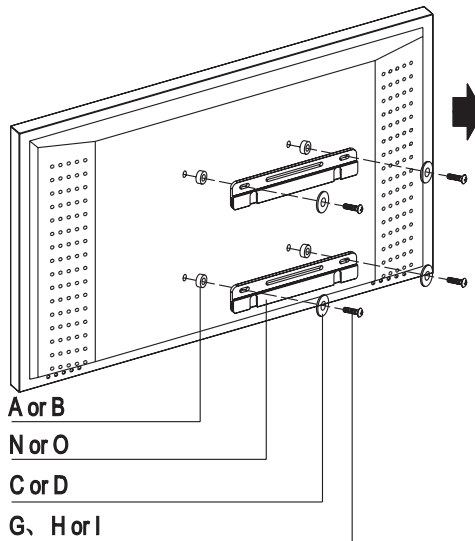

E

HARMONY
TV FURNITURE AND ACCESSORIES

HARMONY
TV FURNITURE AND ACCESSORIES

A or B
N or O
C or D
G, H or I

REMOTE LEARN FUNCTION

The Harmony 1601 is together with Learn Function Remote control you can control the Harmony 1601 by the supplied remote control Or you can use your Universal Remote Control with Learning Function. With this option makes the Harmony 16M user friendly TV Stand with Swivel Function