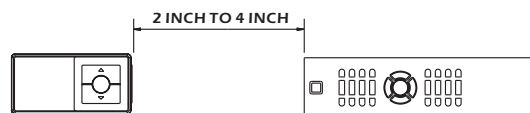

REMOTE LEARN FUNCTION

The Harmony 1601 is together with Learn Function Remote control you can control the Harmony 1601 by the supplied remote control Or you can use your Universal Remote Control with Learning Function. With this option makes the Harmony 16M user friendly TV Stand with Swivel Function

Learning method place the Harmony 1601 learn remote control and your Universal learning remote control 2 inch to 4 inch facing each other. Press the Left button key of the Harmony 1601 remote Control and then Press also the button key you want to use and control in your Universal remote control.

Press the both key for 10 to 15 seconds until the light of your Universal remote control blink means the signal learn code already captured to your Universal remote control. Repeat this method for the right and stop button key.

Harmony 1601 is both have internal and external IR sensor the Internal sensor is good for up to 37 inch TV for 42 inch it is depends on the mounting at the back of your TV some the Internal sensor is okay some not. Just in case your TV block the Sensor Lens in front of Harmony 1601 now this time you will use the External Sensor supplied which you can plug to 3.5 mm jack located at the back side of Harmony 1601.

LEARN METHOD