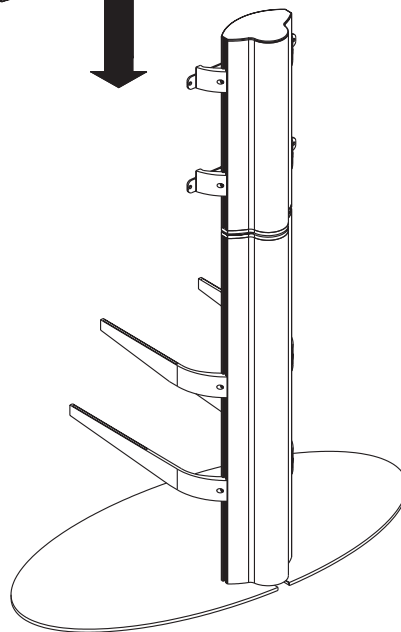

E

HARMONY
TV FURNITURE AND ACCESSORIES

HARMONY
TV FURNITURE AND ACCESSORIES

A or B
N or O
C or D
G, H or I

REMOTE LEARN FUNCTION

The Harmony 1601 is together with Learn Function Remote control you can control the Harmony 1601 by the supplied remote control Or you can use your Universal Remote Control with Learning Function. With this option makes the Harmony 16M user friendly TV Stand with Swivel Function

Learning method place the Harmony 1601 learn remote control and your Universal learning remote control 2 inch to 4 inch facing each other. Press the Left button key of the Harmony 1601 remote Control and then Press also the button key you want to use and control in your Universal remote control.