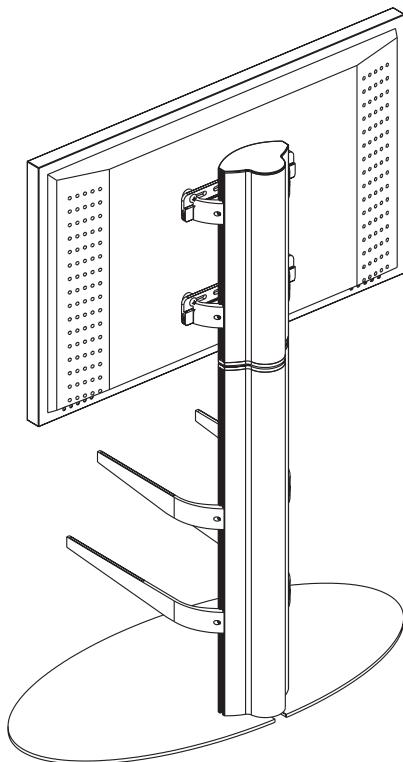

E

HARMONY
TV FURNITURE AND ACCESSORIES

HARMONY
TV FURNITURE AND ACCESSORIES

A or B
N or O
C or D
G, H or I

REMOTE LEARN FUNCTION

The Harmony 1601 is together with Learn Function Remote control you can control the Harmony 1601 by the supplied remote control Or you can use your Universal Remote Control with Learning Function. With this option makes the Harmony 16M user friendly TV Stand with Swivel Function

Learning method place the Harmony 1601 learn remote control and your Universal learning remote control 2 inch to 4 inch facing each other. Press the Left button key of the Harmony 1601 remote Control and then Press also the button key you want to use and control in your Universal remote control.