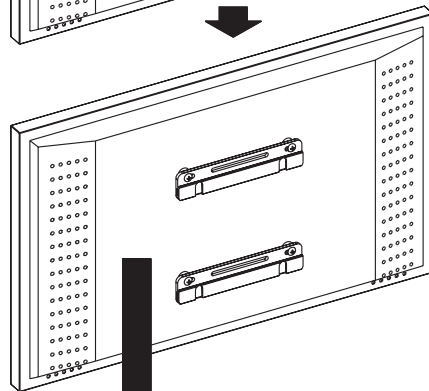

E

HARMONY
TV FURNITURE AND ACCESSORIES

HARMONY
TV FURNITURE AND ACCESSORIES

A or B
N or O
C or D
G, H or I

REMOTE LEARN FUNCTION

The Harmony 1601 is together with Learn Function Remote control you can control the Harmony 1601 by the supplied remote control Or you can use your Universal Remote Control with Learning Function. With this option makes the Harmony 16M user friendly TV Stand with Swivel Function

Learning method place the Harmony 1601 learn remote control and your Universal learning remote control 2 inch to 4 inch facing each other. Press the Left button key of the Harmony 1601 remote Control and then Press also the button key you want to use and control in your Universal remote control.