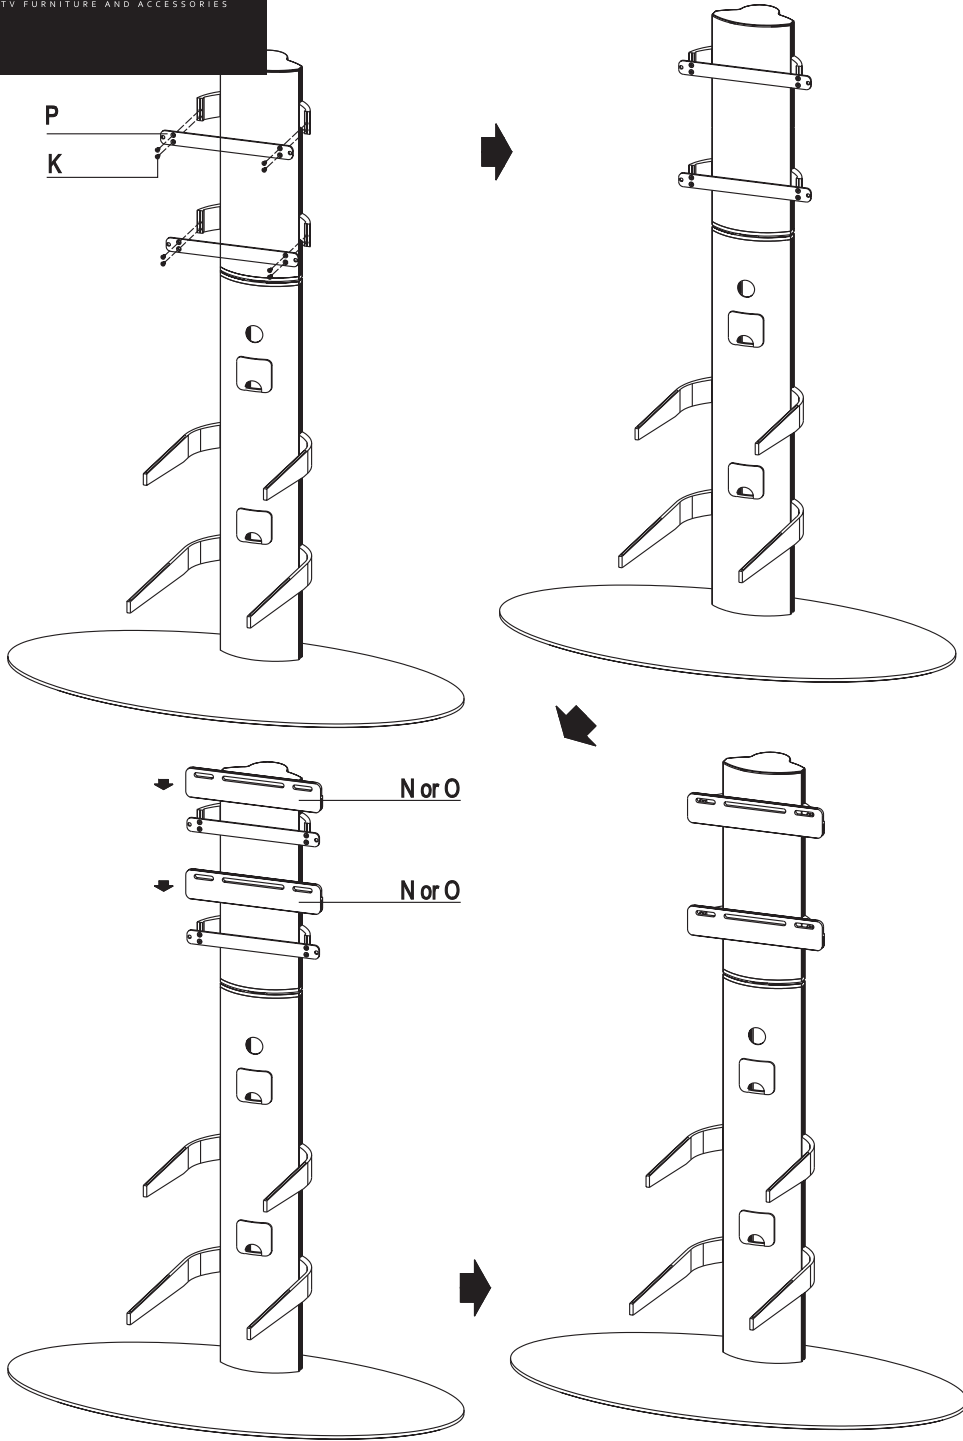

E

HARMONY
TV FURNITURE AND ACCESSORIES

HARMONY
TV FURNITURE AND ACCESSORIES

A or B
N or O
C or D
G, H or I

REMOTE LEARN FUNCTION

The Harmony 1601 is together with Learn Function Remote control you can control the Harmony 1601 by the supplied remote control Or you can use your Universal Remote Control with Learning Function. With this option makes the Harmony 16M user friendly TV Stand with Swivel Function