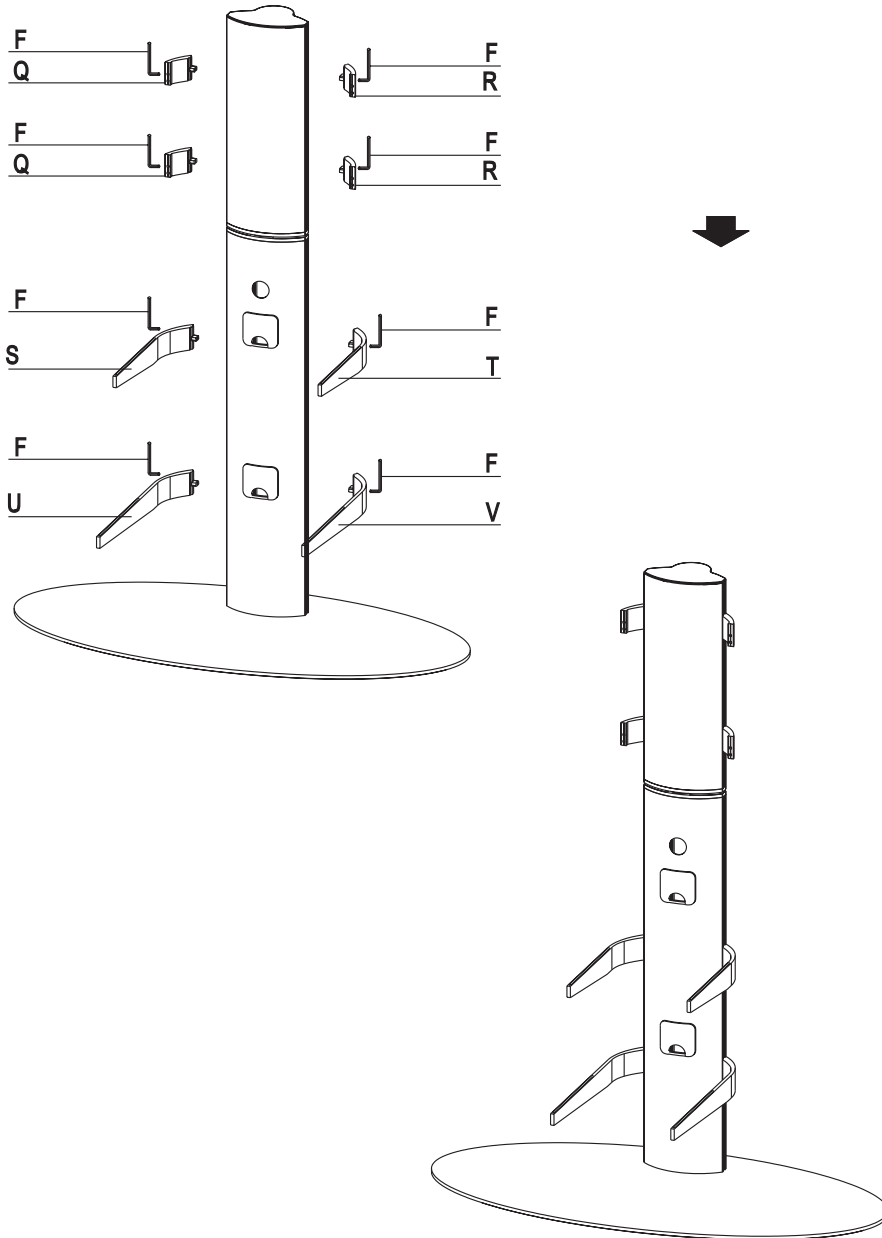

E

HARMONY
TV FURNITURE AND ACCESSORIES

HARMONY
TV FURNITURE AND ACCESSORIES

A or B
N or O
C or D
G, H or I

REMOTE LEARN FUNCTION

The Harmony 1601 is together with Learn Function Remote control you can control the Harmony 1601 by the supplied remote control Or you can use your Universal Remote Control with Learning Function. With this option makes the Harmony 16M user friendly TV Stand with Swivel Function